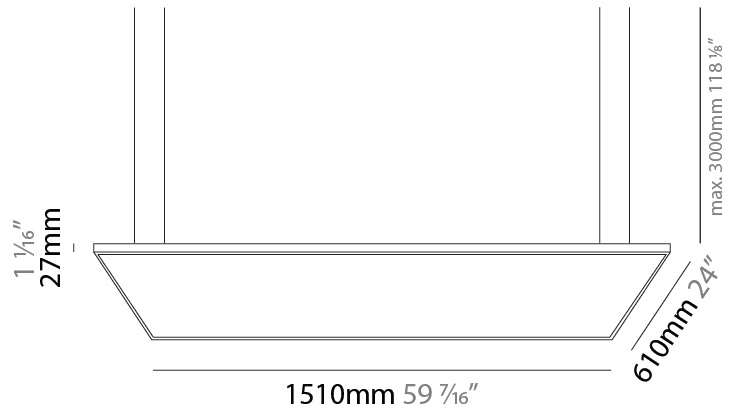

ELEGANT SUSPENSION

A51079- -

base number   Color   Finish
Temperature   Options

1. To build a product code in our configurator select the specify button on the base model # product page
2. To build a manual product code on this datasheet choose from the options listed below in blue font and add the suffix to the base model #

GENERAL

Series: Elegant
Brand: Ivela
Division: Architectural
Mounting Type: Suspension
Mounting Location: Ceiling
Subcategory: Panels

PHYSICAL

Shape: Square
Length (mm): 1510
Length (in): 59 7/16
Width (mm): 910
Width (in): 35 13/16
Height (mm): 27
Height (in): 1 1/16
Max. Overall Height (mm): 2500
Max. Overall Height (in): 98 7/16
Light Distribution: Direct
Diffuser: PMMA - Opal
Fixture Finish: WHI / BLK / GLD
Fixture Material: Aluminum

ELECTRICAL

Lamp Type: LED
Input Wattage (W): 60
Dimming: Tri-Mode (Non-Dimming and Phase Dimming (120Vac only) and 0-10V Dimming)
Driver Included: No
Driver Location: Remote
Driver Type: Constant Voltage - Universal
Driver Class: Class 2
Housing: ENCP 5 (ERP) ENCP 8 (SC Power)
Input Voltage (V): 120 - 277
Output Voltage (V): 24

LED

Color Temperature (°K): 2700 / 3000 / 4000
Max. Delivered Lumen (lm): 4320 / 4500 / 4770
Nominal Lumen (lm): 7200 / 7500 / 7950
CRI: >93 CRI
Lamp Life (hrs): 50000

OPTICAL

RATINGS AND CERTIFICATIONS

Certified By: Certified for North American Standards
IP rating: IP20

PROJECT	
TYPE	
SPECIFIER	
QUANTITY	
DATE