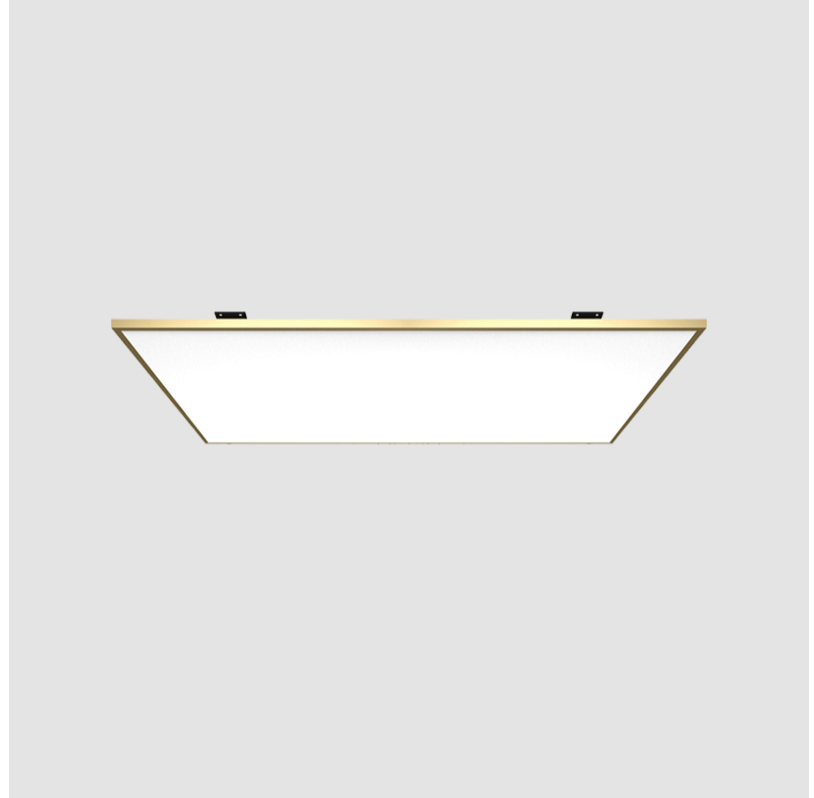

ELEGANT RECESSED

A56188- -

base number   Color   Finish
Temperature   Options

PROJECT _____
TYPE _____
SPECIFIER _____
QUANTITY _____
DATE _____

1. To build a product code in our configurator select the specify button on the base model # product page
2. To build a manual product code on this datasheet choose from the options listed below in blue font and add the suffix to the base model #

GENERAL

Series: Elegant
Brand: Ivela
Division: Architectural
Mounting Type: Recessed
Mounting Location: Ceiling
Subcategory: Panels

PHYSICAL

Shape: Square
Length (mm): 610
Length (in): 24
Width (mm): 610
Width (in): 24
Height (mm): 27
Height (in): 1 1/16
Light Distribution: Direct
Diffuser: PMMA - Opal
Fixture Finish: WHI / BLK / GLD
Fixture Material: Aluminum

ELECTRICAL

Lamp Type: LED
Input Wattage (W): 48
Dimming: Tri-Mode (Non-Dimming and Phase Dimming (120Vac only) and 0-10V Dimming)
Driver Included: No
Driver Location: Remote
Driver Type: Constant Voltage - Universal
Driver Class: Class 2
Housing: ENCP 5 (ERP) ENCP 13 (SC Power)
Input Voltage (V): 120 - 277
Output Voltage (V): 24

LED

Color Temperature (°K): 2700 / 3000 / 4000
Max. Delivered Lumen (lm): 3456 / 3600 / 3816
Nominal Lumen (lm): 5760 / 6000 / 6360
CRI: >93 CRI
Lamp Life (hrs): 50000

OPTICAL

RATINGS AND CERTIFICATIONS

Certified By: CSA Certified to UL and CSA Standards
IP rating: IP20