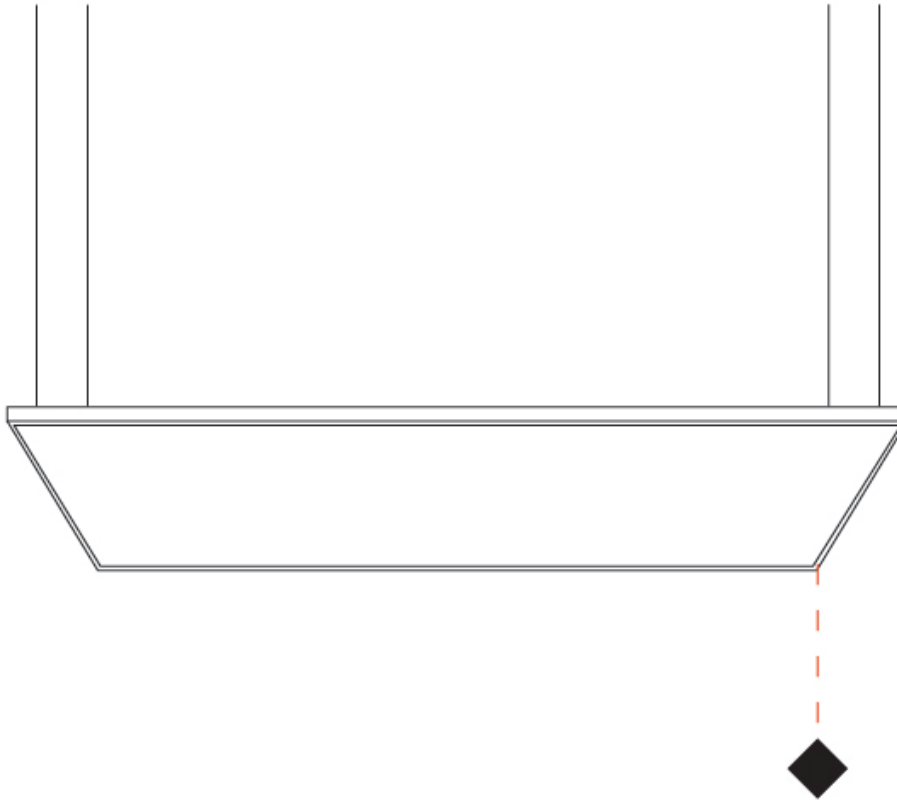

A51078-

PROJECT

TYPE

SPECIFIER

QUANTITY

DATE