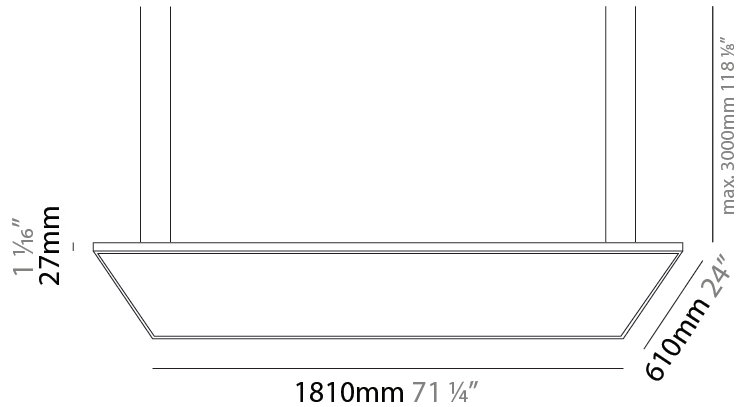

ELEGANT SUSPENSION

A51080-

base number   Color   Finish
Temperature   Options

1. To build a product code in our configurator select the specify button on the base model # product page
2. To build a manual product code on this datasheet choose from the options listed below in blue font and add the suffix to the base model #

GENERAL

Series: Elegant
Brand: Ivela
Division: Architectural
Mounting Type: Suspension
Mounting Location: Ceiling
Subcategory: Panels

PHYSICAL

Shape: Square
Length (mm): 1810
Length (in): 71 1/4
Width (mm): 1110
Width (in): 43 11/16
Height (mm): 27
Height (in): 1 1/16
Max. Overall Height (mm): 2500
Max. Overall Height (in): 98 7/16
Light Distribution: Direct
Diffuser: PMMA - Opal
Fixture Finish: WHI / BLK / GLD
Fixture Material: Aluminum

ELECTRICAL

Lamp Type: LED
Input Wattage (W): 72
Dimming: Tri-Mode (Non-Dimming and Phase Dimming (120Vac only) and 0-10V Dimming)
Driver Included: No
Driver Location: Remote
Driver Type: Constant Voltage - Universal
Driver Class: Class 2
Housing: ENCP 5 (ERP) ENCP 8 (SC Power)
Input Voltage (V): 120 - 277
Output Voltage (V): 24

LED

Color Temperature (°K): 2700 / 3000 / 4000
Max. Delivered Lumen (lm): 4320 / 4500 / 4770
Nominal Lumen (lm): 7200 / 7500 / 7950
CRI: >93 CRI
Lamp Life (hrs): 50000

OPTICAL

RATINGS AND CERTIFICATIONS

Certified By: Certified for North American Standards
IP rating: IP20

PROJECT
TYPE
SPECIFIER
QUANTITY
DATE