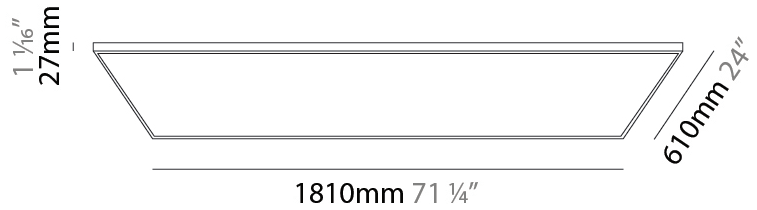

ELEGANT SURFACE

A52051-

base number   Color   Finish
Temperature   Options

1. To build a product code in our configurator select the specify button on the base model # product page
2. To build a manual product code on this datasheet choose from the options listed below in blue font and add the suffix to the base model #

GENERAL

Series: Elegant
Brand: Ivela
Division: Architectural
Mounting Type: Surface
Mounting Location: Wall / Ceiling
Subcategory: Panels

PHYSICAL

Shape: Square
Length (mm): 1810
Length (in): 71 1/4
Width (mm): 1110
Width (in): 43 11/16
Height (mm): 27
Height (in): 1 1/16
Light Distribution: Direct
Diffuser: PMMA - Opal
Fixture Finish: WHI / BLK / GLD
Fixture Material: Aluminum

ELECTRICAL

Lamp Type: LED
Input Wattage (W): 72
Dimming: Tri-Mode (Non-Dimming and Phase Dimming (120Vac only) and 0-10V Dimming)
Driver Included: No
Driver Location: Remote
Driver Type: Constant Voltage - Universal
Driver Class: Class 2
Housing: ENCP 5 (ERP) ENCP 8 (SC Power)
Input Voltage (V): 120 - 277
Output Voltage (V): 24

LED

Color Temperature (°K): 2700 / 3000 / 4000
Max. Delivered Lumen (lm): 4320 / 4500 / 4770
Nominal Lumen (lm): 7200 / 7500 / 7950
CRI: >93 CRI
Lamp Life (hrs): 50000

OPTICAL

RATINGS AND CERTIFICATIONS

Certified By: CSA Certified to UL and CSA Standards
IP rating: IP20

PROJECT	_____
TYPE	_____
SPECIFIER	_____
QUANTITY	_____
DATE	_____