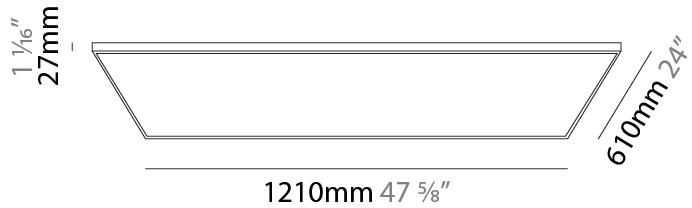

ELEGANT SURFACE

A52049- -

base number   Color   Finish
Temperature   Options

PROJECT _____
TYPE _____
SPECIFIER _____
QUANTITY _____
DATE _____

1. To build a product code in our configurator select the specify button on the base model # product page
2. To build a manual product code on this datasheet choose from the options listed below in blue font and add the suffix to the base model #

GENERAL

Series: Elegant
Brand: Ivela
Division: Architectural
Mounting Type: Surface
Mounting Location: Wall / Ceiling
Subcategory: Panels

PHYSICAL

Shape: Square
Length (mm): 1210
Length (in): 47 ⁵/₈
Width (mm): 610
Width (in): 1 ¹/₁₆
Height (mm): 27
Height (in): 1 ¹/₁₆
Light Distribution: Direct
Diffuser: PMMA - Opal
Fixture Finish: WHI / BLK / GLD
Fixture Material: Aluminum

ELECTRICAL

Lamp Type: LED
Input Wattage (W): 48
Dimming: Tri-Mode (Non-Dimming and Phase Dimming (120Vac only) and 0-10V Dimming)
Driver Included: No
Driver Location: Remote
Driver Type: Constant Voltage - Universal
Driver Class: Class 2
Housing: ENCP 5 (ERP) ENCP 13 (SC Power)
Input Voltage (V): 120 - 277
Output Voltage (V): 24

LED

Color Temperature (°K): 2700 / 3000 / 4000
Max. Delivered Lumen (lm): 3456 / 3600 / 3816
Nominal Lumen (lm): 5760 / 6000 / 6360
CRI: >93 CRI
Lamp Life (hrs): 50000

OPTICAL

RATINGS AND CERTIFICATIONS

Certified By: CSA Certified to UL and CSA Standards
IP rating: IP20