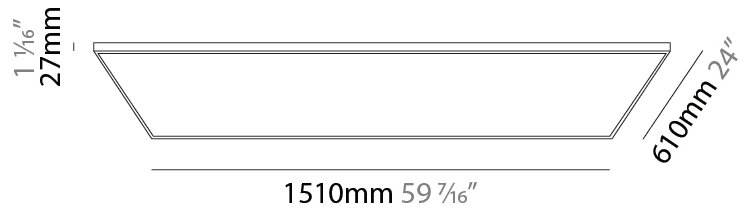

PROJECT _____
TYPE _____
SPECIFIER _____
QUANTITY _____
DATE _____

ELEGANT SURFACE

A52050- -

base number   Color   Finish
Temperature   Options

1. To build a product code in our configurator select the specify button on the base model # product page
2. To build a manual product code on this datasheet choose from the options listed below in blue font and add the suffix to the base model #

GENERAL

Series: Elegant
Brand: Ivela
Division: Architectural
Mounting Type: Surface
Mounting Location: Wall / Ceiling
Subcategory: Panels

PHYSICAL

Shape: Square
Length (mm): 1510
Length (in): 59 ⁷/₁₆
Width (mm): 910
Width (in): 35 ¹³/₁₆
Height (mm): 27
Height (in): 1 ¹/₁₆
Light Distribution: Direct
Diffuser: PMMA - Opal
Fixture Finish: WHI / BLK / GLD
Fixture Material: Aluminum

ELECTRICAL

Lamp Type: LED
Input Wattage (W): 60
Dimming: Tri-Mode (Non-Dimming and Phase Dimming (120Vac only) and 0-10V Dimming)
Driver Included: No
Driver Location: Remote
Driver Type: Constant Voltage - Universal
Driver Class: Class 2
Housing: ENCP 5 (ERP) ENCP 8 (SC Power)
Input Voltage (V): 120 - 277
Output Voltage (V): 24

LED

Color Temperature (°K): 2700 / 3000 / 4000
Max. Delivered Lumen (lm): 4320 / 4500 / 4770
Nominal Lumen (lm): 7200 / 7500 / 7950
CRI: >93 CRI
Lamp Life (hrs): 50000

OPTICAL

RATINGS AND CERTIFICATIONS

Certified By: CSA Certified to UL and CSA Standards
IP rating: IP20